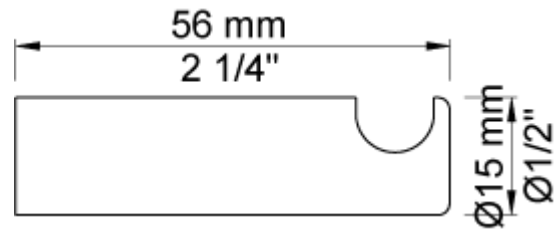

--

Date:
Client:
Project:

**T18**

Towel hook, 56 mm, 4 pcs.

**Available in colors**

Color 02, Grey	Color 17, Gloss black
Color 04, Light blue	Color 18, White
Color 05, Orange	Color 19, Natural brass
Color 06, Light green	Color 20, Brushed chrome
Color 08, Yellow	Color 21, Carmine red
Color 09, Dark grey	Color 25, Pink
Color 12, Mocca	Color 27, Matt black
Color 14, Bright red	Color 28, Matt white
Color 15, Dark blue	Color 40, Brushed stainless steel
Color 16, Polished chrome	